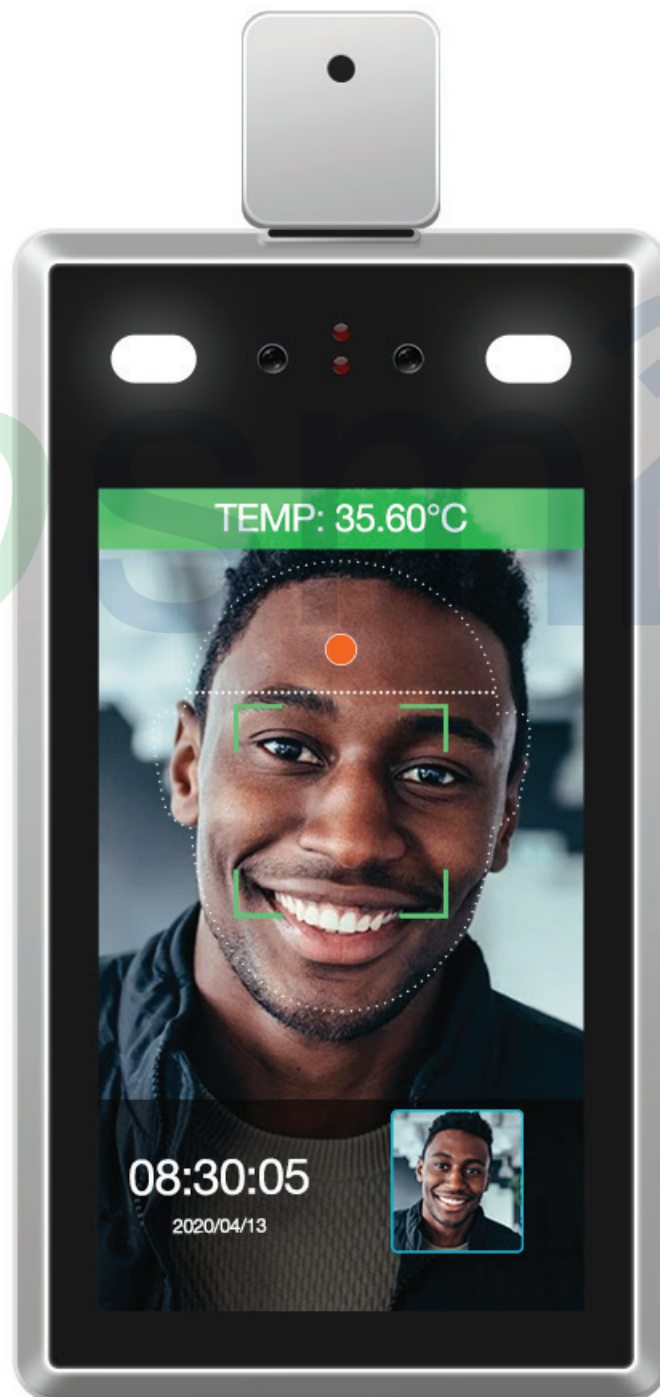

gosm^{art}

Key Features:

- Built-in High-precision Thermal Imaging Module
- Support Live Body Detection Technology
- Temperature Detection Range 30°C~45°C , Precision± 0.3°C
- Support Body Temperature & Mask Detection
- Support 24,400 Face Database
- 300 MS Fast Identification
- Local Alarm Output after Abnormal Temperature
- Support Directly Driving Access/Gates Control Protocol

Chipset

Mainboard	HI3516DV300
System	Linux Operation System
RAM	16G EMMC
Binocular Tech	Support Live Detection
Effect Pixel	2 Megapixel, 1920x1080@30FPS
Character overlay	Support channel name, date and time overlay, adjustable overlay position
S/N Ratio	≥50dB(AGC OFF)
Wide Dynamic Range	>120dB
Digital Noise Reduction	3D Digital Noise Reduction

Lens	4.5mm
View Angle	85 Degree
Video and Audio Parameters	
Video compression	H.265 Main Profile / H.264 High profile / M-JPEG
Video Resolution	Main stream 1920×1080/1280×960/1280x720/720x576
	Sub stream 640x480、 352x288、 320x240、 176x144
	MJPEG 1920x1080、 1280x720、 closed
Video Bit Rate	(CBR or VBR), Bitstream setting range : 32Kbps~10Mbps
Exposure Mode	Program mode (customizable shutter interval), shutter mode (1/5 - 1/20,000s) support for slow shutter
White Balance	Auto, indoor, outdoor, sodium lamp mode, manual
Audio Output	Built-in 2ch Audio Output
Audio Compression Format	G.711/PCM
Audio Mount	MIC
Voice Alarm	Support
Face Recognition	
Recognition Height	1.2~2.2M, Angle Adjustable
Recognition Distance	0.5~2M
View Angle	Vertical ±40°
Recognition Speed	≤500ms
Number of face Bases	24400PCS and 100000 Records
Temperature Measurement	
Detection Range	30~45℃, Precision :
Accuracy	±0.3

Min Lux	0.005Lux@F1.2 at Color Mode
Dimensions	266(L)*123.5(W)*45.5(H)mm
Device Weight	1000g
Bracket	Ceiling / Mounting/Stand Optional

go smart